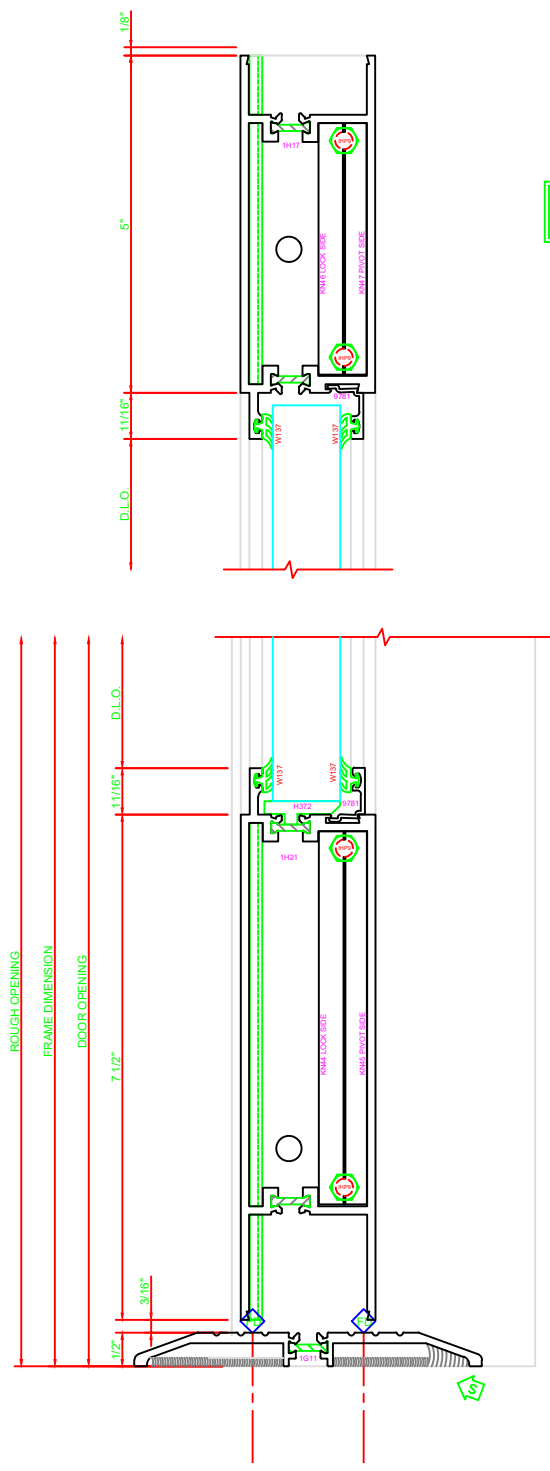

317	STILE
	S/A D502 FOR EFCO STANDARD ABH A160HD CONTINUOUS HINGE

ERASE NOTE
STANDARD CONTINUOUS HINGE AND STILE

301	STILE
	S/A D502 FOR OFFSET PIVOTS

ERASE NOTE
BUTT HINGES CAN NOT BE USED WITH THERMASTILE DOORS

100	TOP RAIL
	S/A D502

ERASE NOTE
TOP RAIL FOR SURFACE CLOSERS OR DORMA TYPE C.O.C., NOT LCN C.O.C.

200	BOTTOM RAIL
	S/A D502