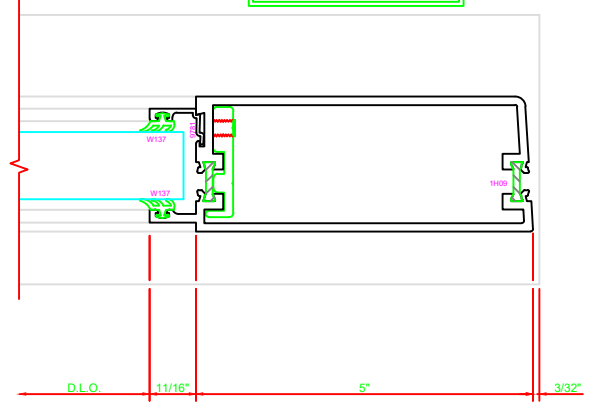

317	STILE
	S/A D502 FOR EFCO STANDARD ABH A160HD CONTINUOUS HINGE

ERASE NOTE
STANDARD CONTINUOUS HINGE AND STILE

301	STILE
	S/A D502 FOR OFFSET PIVOTS

ERASE NOTE
BUTT HINGES CAN NOT BE USED WITH THERMASTILE DOORS

100	TOP RAIL
	S/A D502

ERASE NOTE
TOP RAIL FOR SURFACE CLOSERS OR DORMA TYPE C.O.C., NOT LCN C.O.C.

200	BOTTOM RAIL
	S/A D502