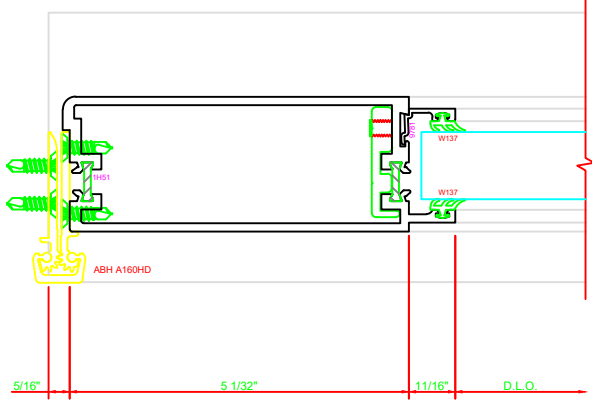

317	STILE
	S/A D502 FOR EFCO STANDARD ABH A160HD CONTINUOUS HINGE

ERASE NOTE
STANDARD CONTINUOUS HINGE AND STILE

301	STILE
	S/A D502 FOR OFFSET PIVOTS

ERASE NOTE
BUTT HINGES CAN NOT BE USED WITH THERMASTILE DOORS

100	TOP RAIL
	S/A D502

ERASE NOTE
TOP RAIL FOR SURFACE CLOSERS OR DORMA TYPE C.O.C., NOT LCN C.O.C.

200	BOTTOM RAIL
	S/A D502